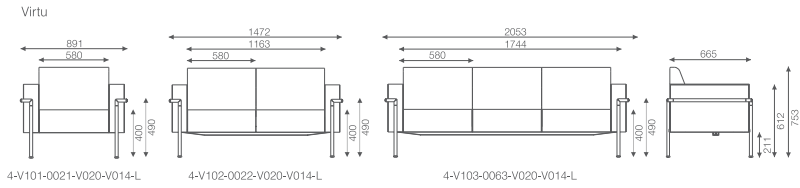

Virtu.
Statement of line.