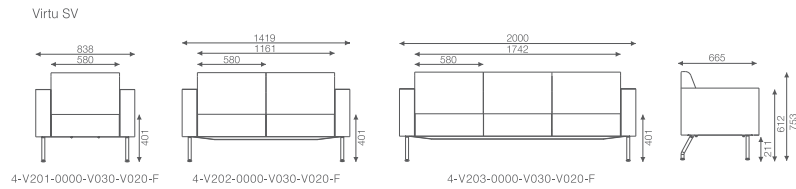

Virtu.
Statement of line.