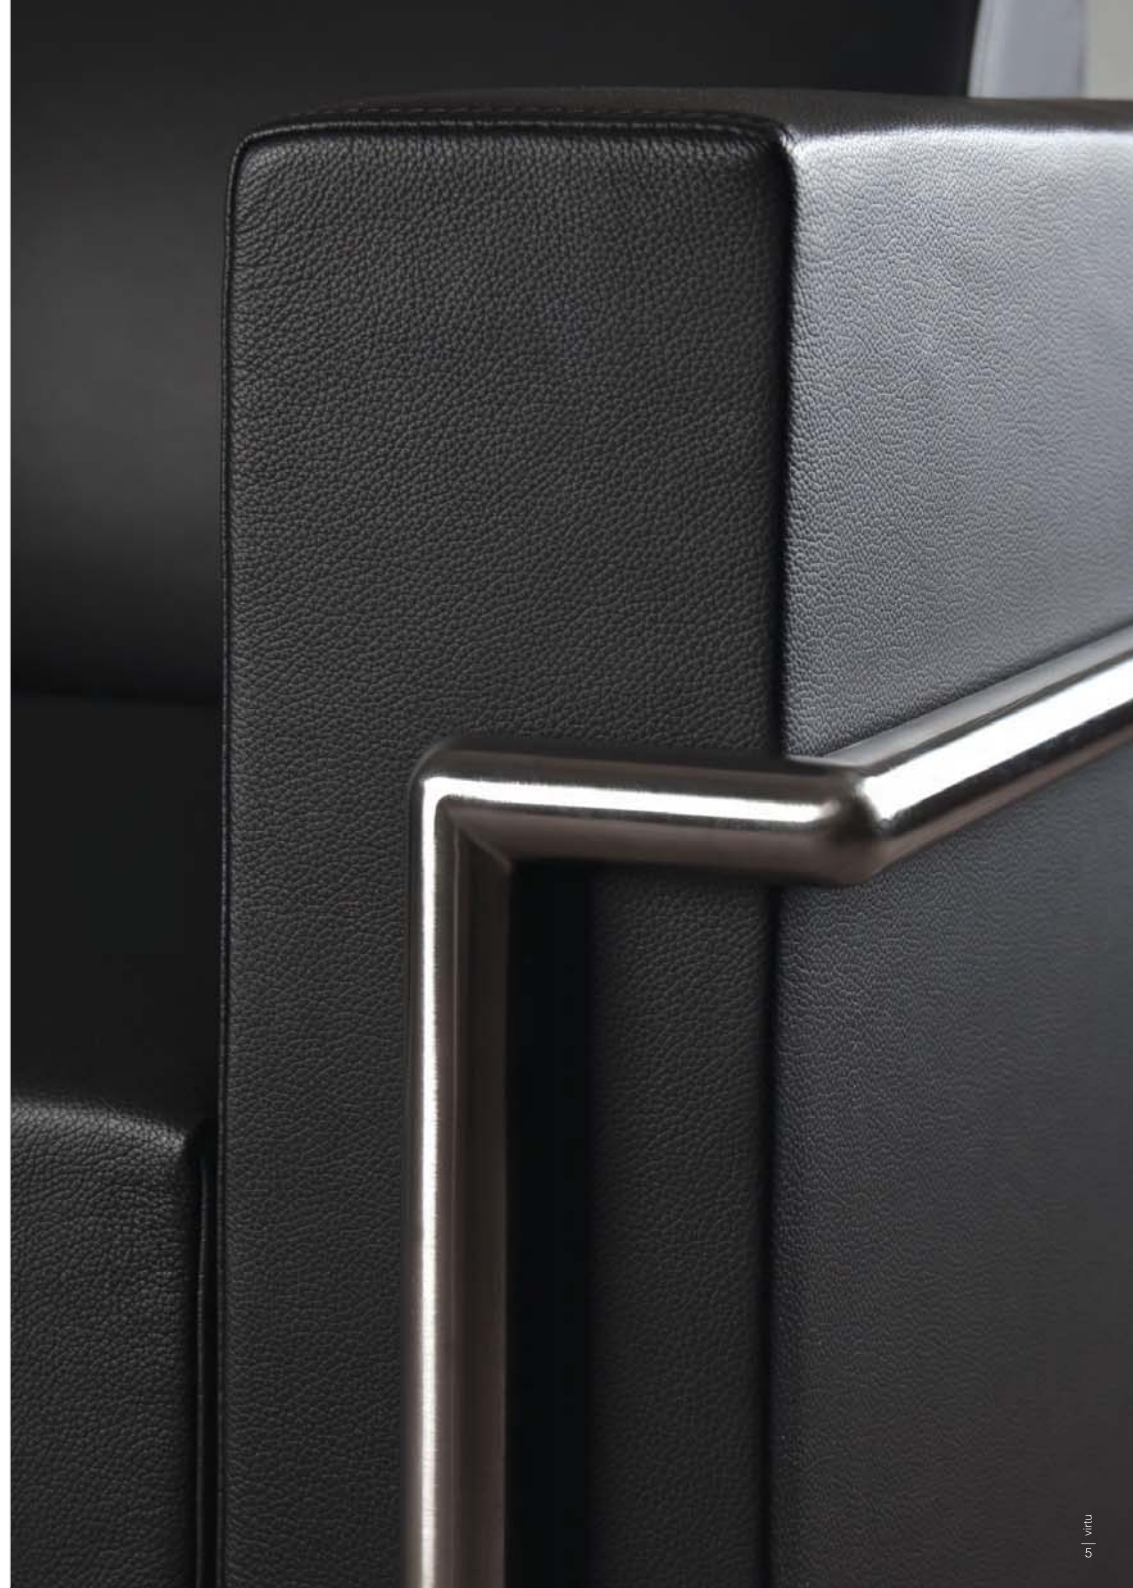

Virtu.
Statement of line.

Technical details

Sofa frame

Virtu sofa has stainless steel frame (diameter 25mm) in hairline polished.
All the stainless steel frame corners are done by CNC machining.

Virtu SV sofa has mild steel legs in chrome finishes.

The Virtu sofa is the preferred choice for reception areas, living rooms, hotels, resorts, restaurants and other lounge spaces.

ysyong

zul

Design Team,
Albott Design Studio

Bold and Elegant.

With its four-legged tubular frame, was intended to ensure clear structure and also conveys optical lightness and elegance while the contoured cushion signals inviting high quality, exclusiveness and comfort.

Virtu's tubular frame connector is constructed of die cast aluminium with seats and backs consisting of high density PU foam upholstered with excellent leather, or high-quality fabrics.

Virtu sofas in combination with a glass Loft coffee table.
Virtu sofa is an elegant partner for sophisticated and
luxurious lounging area.