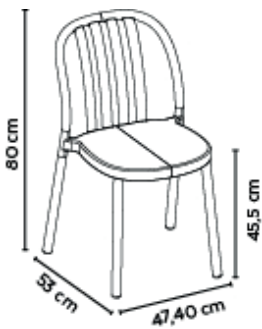

SUE CHAIR

Designed by Joan Gaspar

DESCRIPTION

Sue is a chair that brings a touch of elegance and personalization to your space. Discover the range of colors to choose from and enjoy its energy!

SUE CHAIR

Chair for indoor and outdoor use. Injected in polypropylene and fiberglass. Stackable. UV protection. Net weight 3,77 kg

DIMENSIONS

W 47,4cm x L 53cm x H 80cm x Hs 45,5cm
W 18.67in x L 20.87in x H 31.5in x Hs 17.92in

W width L length H height Hs seat height Ha arm height Ø diameter

CHARACTERISTICS

Weight: 3,77 Kg. | Stackable max: 8 units