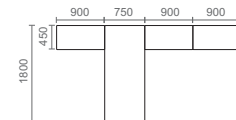

Facebook URL: www.facebook.com/bristolfurniture

System 288

ysyong

minlaw

Design Team
Abbott Design Studio

The All-New SYSTEM 288 features a deck based modular furniture that creates individual spaces and storage facilities. The deck is the fundamental element for cabinets, tables, screens, cabling and keeps everything within reach.

System 288 is a deck system that creates a platform 288 mm off the floor.

System 288 | Individual

System 288 | Individual

System 288 Features

Flexible metal modesty panel that allows better privacy underneath the table top. Table tops are made of 18 mm High Pressure Laminate (HPL).