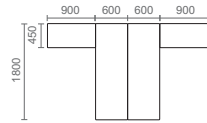

Facebook URL: www.facebook.com/bristolfurniture

System 288

ysyong

minlaw

Design Team
Abbott Design Studio

The All-New SYSTEM 288 features a deck based modular furniture that creates individual spaces and storage facilities. The deck is the fundamental element for cabinets, tables, screens, cabling and keeps everything within reach.

System 288 is a deck system that creates a platform 288 mm off the floor.

System 288 | Individual

System 288 | Individual

System 288 Features

Flexible metal modesty panel that allows better privacy underneath the table top. Table tops are made of 18 mm High Pressure Laminate (HPL).