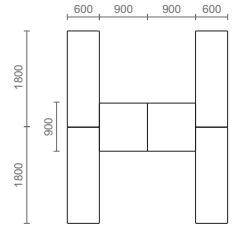

System 288 is a deck system that creates a platform 288 mm off the floor.

System 288 | Individual

System 288 | Individual

System 288 Features

Flexible metal modesty panel that allows better privacy underneath the table top. Table tops are made of 18 mm High Pressure Laminate (HPL).