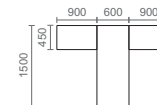

System 288 is a deck system that creates a platform 288 mm off the floor.

System 288 | Individual

System 288 | Individual

System 288 Features

Flexible metal modesty panel that allows better privacy underneath the table top. Table tops are made of 18 mm High Pressure Laminate (HPL).