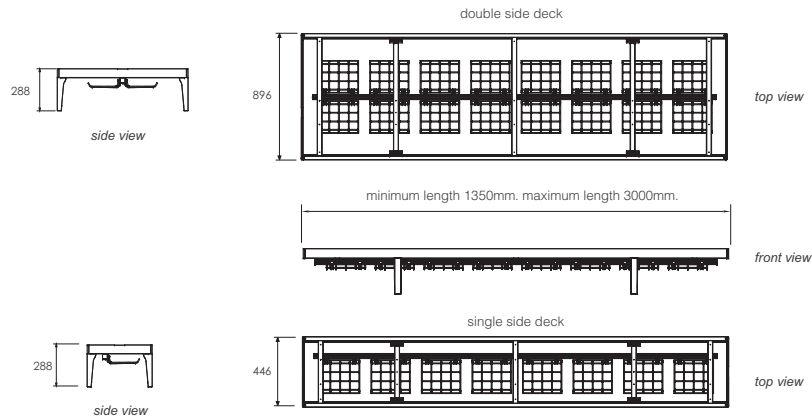

System 288 is a deck system that creates a platform 288 mm off the floor.

System 288 | Individual

System 288 | Individual

System 288 Features

Flexible metal modesty panel that allows better privacy underneath the table top. Table tops are made of 18 mm High Pressure Laminate (HPL).

Wires are routed through the side of the storage module to the bottom of the base structure which are then supported using wire trays.

The storage module side cover can easily be removed to install the wires.

System 288 Statement of Line

All Modules

Cabinet

Table

Base Deck

System 288 Statement of Line