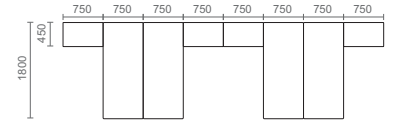

System 288 is a deck system that creates a platform 288 mm off the floor.

System 288 | Individual

System 288 | Individual

System 288 Features

Flexible metal modesty panel that allows better privacy underneath the table top. Table tops are made of 18 mm High Pressure Laminate (HPL).