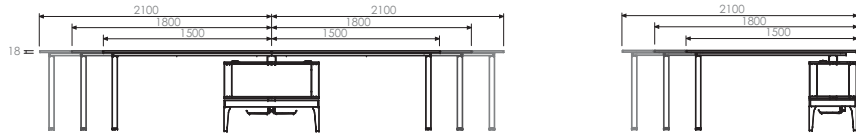

System 288 is a deck system that creates a platform 288 mm off the floor.

System 288 | Individual

System 288 | Individual

System 288 Features

Flexible metal modesty panel that allows better privacy underneath the table top. Table tops are made of 18 mm High Pressure Laminate (HPL).

Wires are routed through the side of the storage module to the bottom of the base structure which are then supported using wire trays.

The storage module side cover can easily be removed to install the wires.

System 288 Statement of Line

All Modules

Cabinet

Table

Base Deck

System 288 Statement of Line