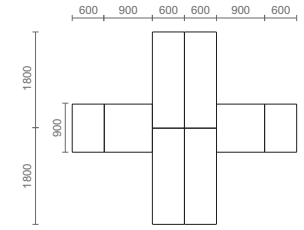

System 288 is a deck system that creates a platform 288 mm off the floor.

System 288 | Individual

System 288 | Individual

System 288 Features

Flexible metal modesty panel that allows better privacy underneath the table top. Table tops are made of 18 mm High Pressure Laminate (HPL).