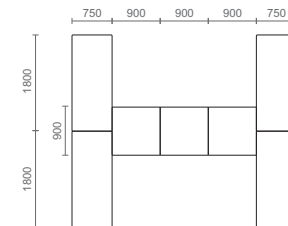

System 288 is a deck system that creates a platform 288 mm off the floor.

System 288 | Individual

System 288 | Individual

System 288 Features

Flexible metal modesty panel that allows better privacy underneath the table top. Table tops are made of 18 mm High Pressure Laminate (HPL).