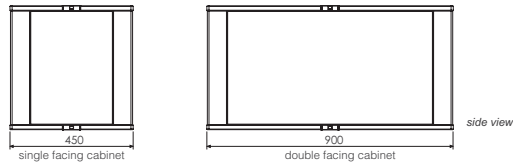

System 288 is a deck system that creates a platform 288 mm off the floor.

System 288 | Individual

System 288 | Individual

System 288 Features

Flexible metal modesty panel that allows better privacy underneath the table top. Table tops are made of 18 mm High Pressure Laminate (HPL).

Wires are routed through the side of the storage module to the bottom of the base structure which are then supported using wire trays.

The storage module side cover can easily be removed to install the wires.

System 288 Statement of Line

All Modules

Cabinet

Table

Base Deck

System 288 Statement of Line