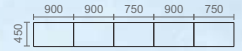

System 288 is a deck system that creates a platform 288 mm off the floor.

System 288 | Individual

System 288 | Individual

System 288 Features

Flexible metal modesty panel that allows better privacy underneath the table top. Table tops are made of 18 mm High Pressure Laminate (HPL).