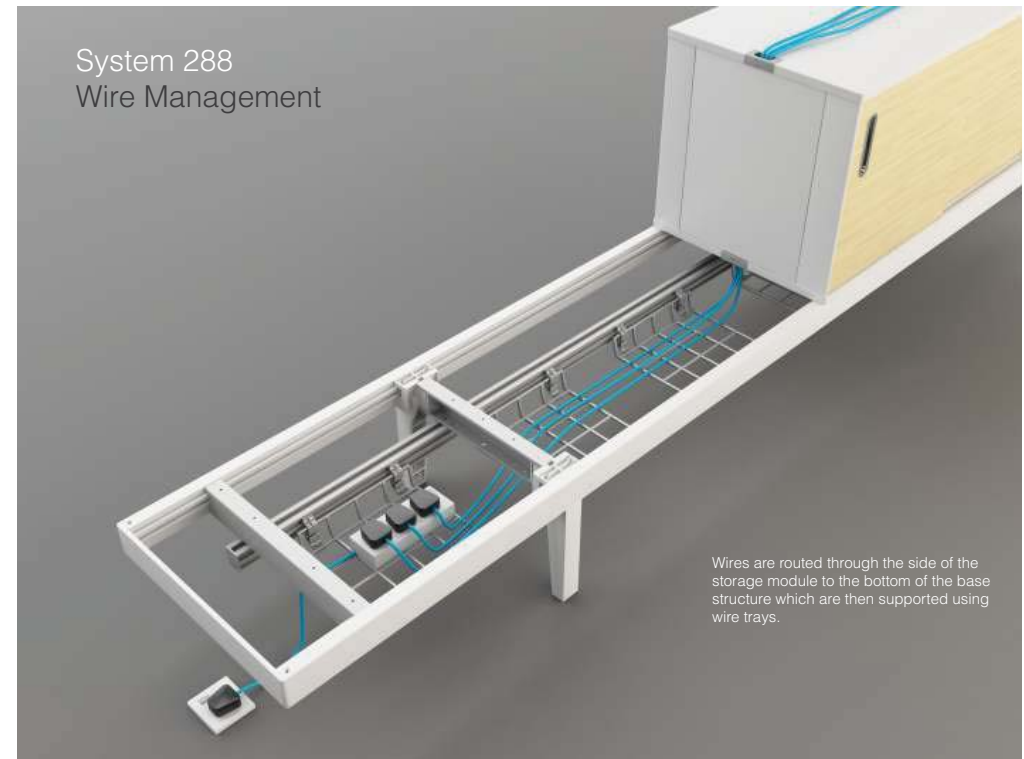

System 288 is a deck system that creates a platform 288 mm off the floor.

System 288 | Individual

System 288 | Individual

System 288 Features

Flexible metal modesty panel that allows better privacy underneath the table top. Table tops are made of 18 mm High Pressure Laminate (HPL).

Turn the latch to lock and unlock the frame-base connector.

All the modules are integrated with frame-base connector that allows easy removal and installation on the base deck.

System 288 Wire Management

Wires are routed through the side of the storage module to the bottom of the base structure which are then supported using wire trays.

The storage module side cover can easily be removed to install the wires.