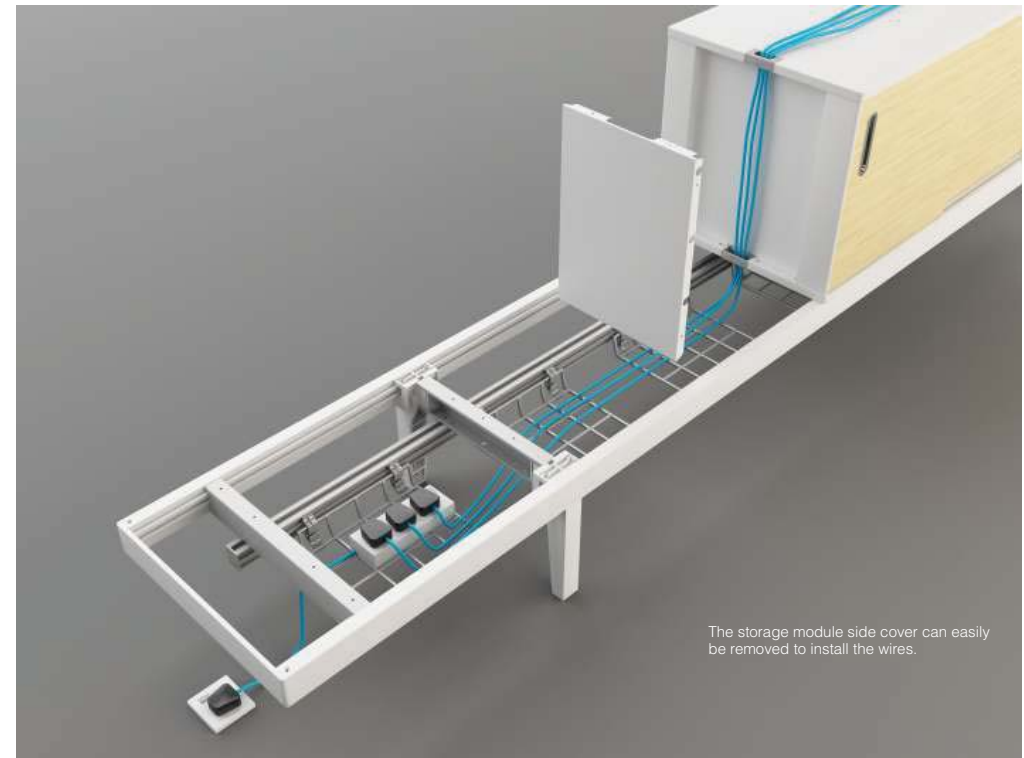

System 288 is a deck system that creates a platform 288 mm off the floor.

System 288 | Individual

System 288 | Individual

System 288 Features

Flexible metal modesty panel that allows better privacy underneath the table top. Table tops are made of 18 mm High Pressure Laminate (HPL).

Turn the latch to lock and unlock the frame-base connector.

All the modules are integrated with frame-base connector that allows easy removal and installation on the base deck.

System 288 Wire Management

Wires are routed through the side of the storage module to the bottom of the base structure which are then supported using wire trays.

The storage module side cover can easily be removed to install the wires.