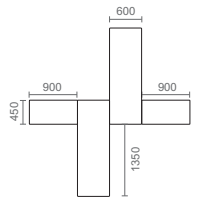

Facebook URL: www.facebook.com/bristolfurniture

System 288

ysyong

minlaw

Design Team
Abbott Design Studio

The All-New SYSTEM 288 features a deck based modular furniture that creates individual spaces and storage facilities. The deck is the fundamental element for cabinets, tables, screens, cabling and keeps everything within reach.

System 288 is a deck system that creates a platform 288 mm off the floor.

System 288 | Individual

System 288 | Individual

System 288 Features

Flexible metal modesty panel that allows better privacy underneath the table top. Table tops are made of 18 mm High Pressure Laminate (HPL).