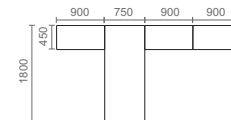

Facebook URL: www.facebook.com/bristolfurniture

System 288

ysyong

minlaw

Design Team
Abbott Design Studio

The All-New SYSTEM 288 features a deck based modular furniture that creates individual spaces and storage facilities. The deck is the fundamental element for cabinets, tables, screens, cabling and keeps everything within reach.

System 288 is a deck system that creates a platform 288 mm off the floor.

System 288 | Individual

System 288 | Individual

System 288 Features

Flexible metal modesty panel that allows better privacy underneath the table top. Table tops are made of 18 mm High Pressure Laminate (HPL).