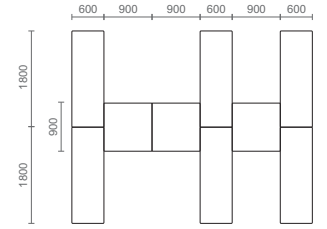

System 288 is a deck system that creates a platform 288 mm off the floor.

System 288 | Individual

System 288 | Individual

System 288 Features

Flexible metal modesty panel that allows better privacy underneath the table top. Table tops are made of 18 mm High Pressure Laminate (HPL).