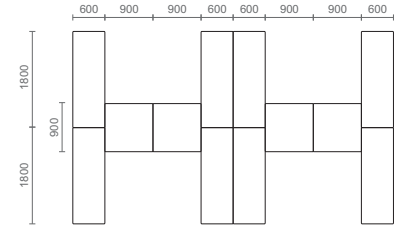

System 288 is a deck system that creates a platform 288 mm off the floor.

System 288 | Individual

System 288 | Individual

System 288 Features

Flexible metal modesty panel that allows better privacy underneath the table top. Table tops are made of 18 mm High Pressure Laminate (HPL).