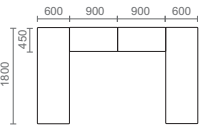

Facebook URL: www.facebook.com/bristolfurniture

System 288

ysyong

minlaw

Design Team
Abbott Design Studio

The All-New SYSTEM 288 features a deck based modular furniture that creates individual spaces and storage facilities. The deck is the fundamental element for cabinets, tables, screens, cabling and keeps everything within reach.

System 288 is a deck system that creates a platform 288 mm off the floor.

System 288 | Individual

System 288 | Individual

System 288 Features

Flexible metal modesty panel that allows better privacy underneath the table top. Table tops are made of 18 mm High Pressure Laminate (HPL).