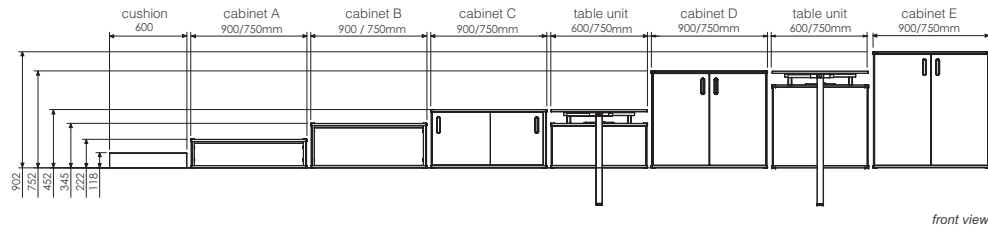

System 288 Statement of Line

All Modules