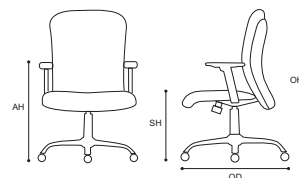

FJAV1
highback
synchronized seating
PU leather upholstered

FJAV2
midback
synchronized seating
PU leather upholstered

FJAV3
lowback
synchronized seating
PU leather upholstered

MJZ1
highback
synchronized seating
fabric upholstered

MJZ2
midback
synchronized seating
fabric upholstered

MJZ3
lowback
synchronized seating
fabric upholstered

High	OH 1140-1200	OD 760	SH 440-500	AH 610-670
Medium	OH 1090-1150	OD 760	SH 440-500	AH 610-670
Low	OH 940-1000	OD 760	SH 440-500	AH 610-670