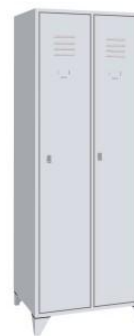

A B C D E F G H

FASHION
STRONG
HEALTHY

KD-042/1 KD-042/2 KD-042/3 KD-042/4 KD-042/5
Lockers
Size: W380*D450*H1850mm
Packing Volume:0.054cbm

- Size can be customized
- Electrostatic powder coating surface treatment
- Name card holder, ventilation, handles and lock have different styles for choice, and can be customized
- Variety of styles are available.

KD-049
Low 9 doors locker
Size: W900*D400*H1000mm
Packing Volume:0.083cbm

KD-050
Low 12 doors locker
Size: W900*D400*H1000mm
Packing Volume:0.083cbm

LOCKER
SERIES

KD-051
SUS LOCKER
Size: W500*D500*H2160 mm
(Locker height 2010mm+feet height 150mm)
Packing Volume:0.1cbm

KD-052
SUS LOCKER
Size: W1000*D500*H2160 mm
(Locker height 2010mm+feet height 150mm)
Packing Volume:0.2cbm

KD-053
2 doors locker
Size: W810*D500*H1800mm
(Locker height 1700 mm + Feet height 100 mm)
Packing Volume: 0.161cbm

KD-054
3 doors locker
Size: W1200*D500*H1800mm
(Locker height 1700 mm + Feet height 100 mm)
Packing Volume: 0.194cbm

KD-055
16 doors locker
Size: W1200*D500*H1800mm
(Locker height 1700mm+feet height 100mm)
Packing Volume:0.22cbm