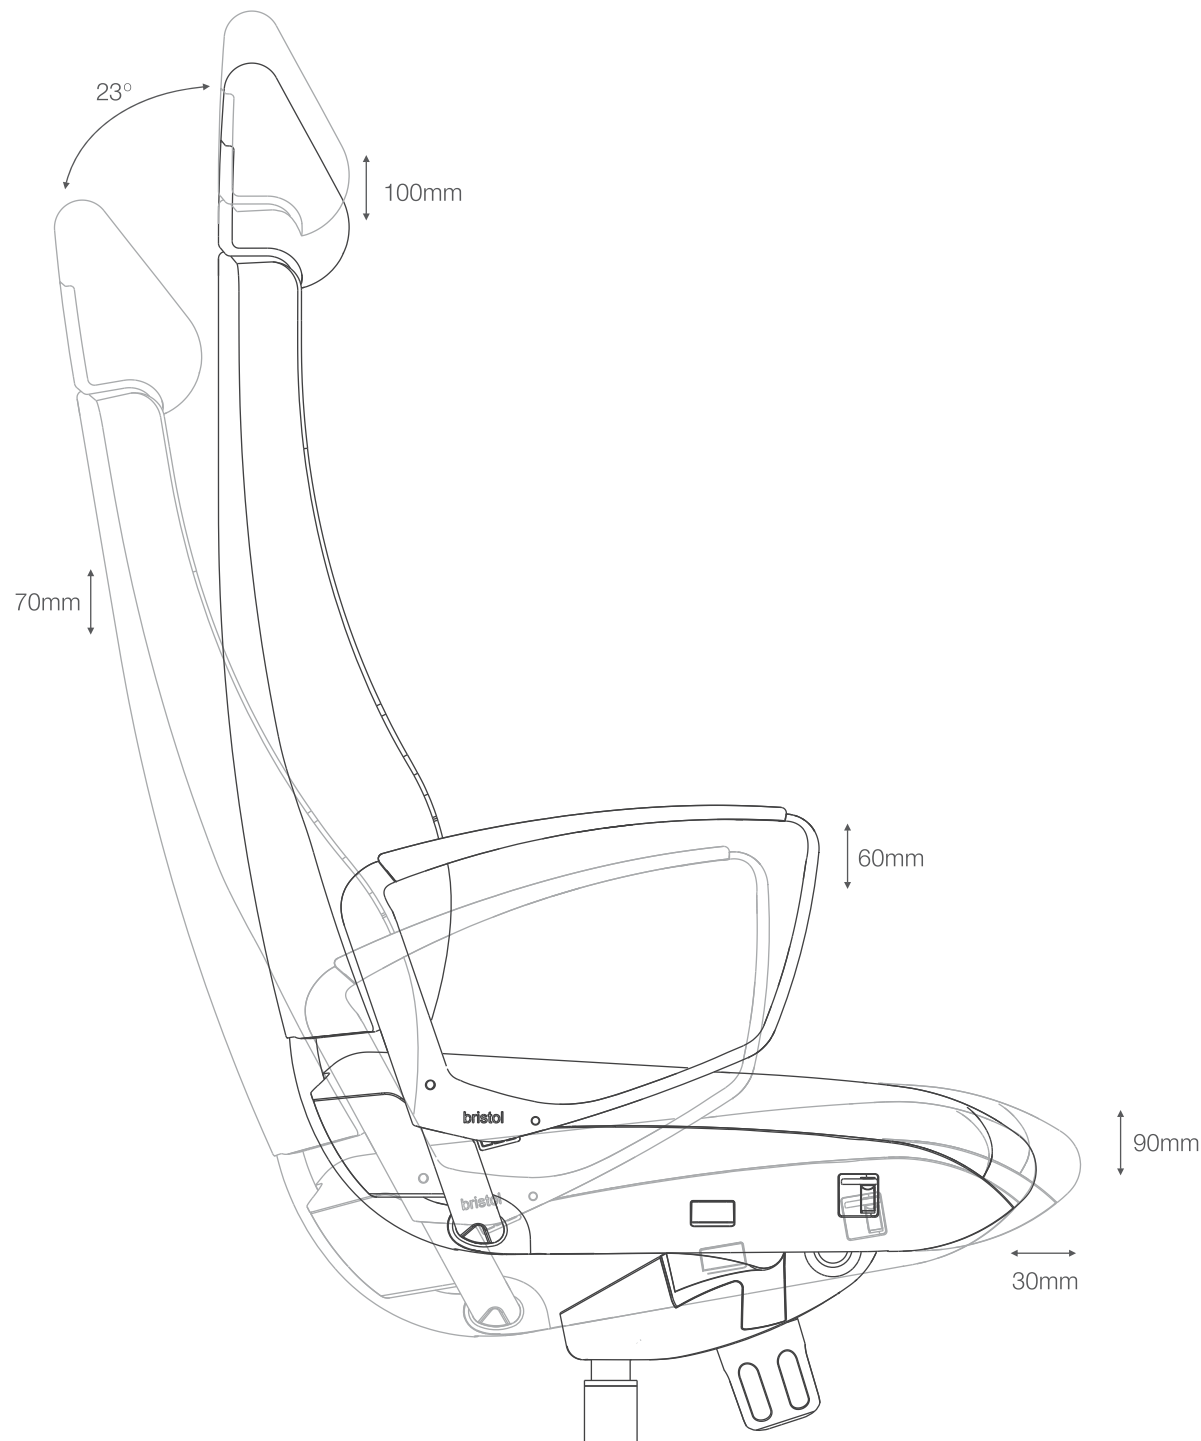

The Liven chair accentuates the prestigious interior of an executive room.

Its bold characteristic reflects the true values of the person sitting on it while creating a harmonious integration with the executive desk.

It is indeed the dark side.

Liven excels in its understated design and appealing comfort. It also conforms to international demands for ergonomic adjustment options.

Liven encompass all adjustment features that are available on a fully ergonomic chair. The seat and backrest tilt synchronously in perfect balance with the body's movement. Backrest lumbar can be set higher or lower to support the spine.