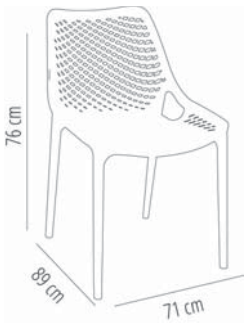

GRID CHAIR

DESCRIPTION

Resol Grid is a light and stackable chair that can be adapted to any environment. Stylishly take your indoor or outdoor dining area to the next level with the sleek legs and airy, contoured grid seats.

GRID CHAIR

Chair injected in fiberglass and PP using gas-assisted model technology. For indoor and outdoor use. Stackable and resistant. Protection against UVA rays.

DIMENSIONS

W 50cm x L 60cm x H 82cm x Hs 44cm
 W 19.69in x L 23.63in x H 32.29in x Hs 17.33in

CHARACTERISTICS

Weight: 3,7 Kg.

W width L length H height Hs seat height Ha arm height Ø diameter

CERTIFICATIONS

UNE EN 581-1 PUBLIC

COLORS

SUSTAINABLE PRODUCTION - ENVIRONMENTAL COMMITMENT

Resol invests money and resources for research and search for more sustainable processes.