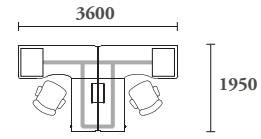

h-shape

3+3

t-shape

call centre

team

The hanging beams offer exceptional flexibility and functionality by allowing overhead cabinets and lcd monitor arms to be mounted on.

dealer desking

wing