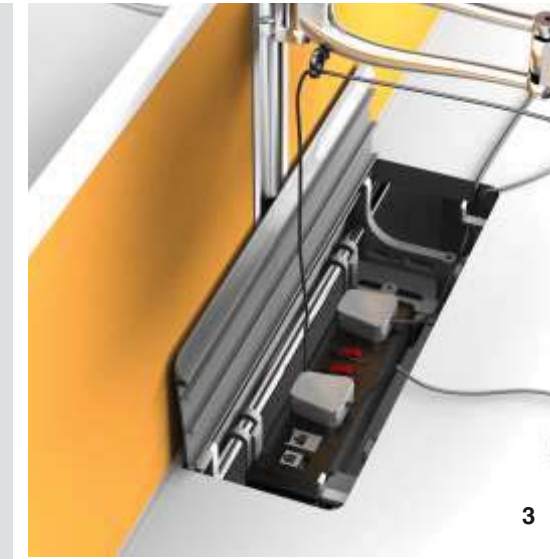

**Rigid structure**

Interconnecting beams are designed to withstand the weight of the worksurface while maintaining a streamline minimalist look.

**Power access**

Power points are easily within your reach by flipping over the power access cover.

# como features

1

2

- 1 Double vertical pole allows running of wires and data cables from the floor to the table top beside providing a sturdy and stable working platform.
- 2 For seated privacy on demand, detachable panel screens define space and create boundaries for a person or team.
- 3 For less cluttered working area, COMO allows access to the power socket outlet from beneath the table top through a hatch cover.
- 4 Die cast aluminium LCD arm enables position of the monitor between two facing desks, making it easy for team work collaboration.
- 5 Turnable wire management tower cover enables easy installation of cables from ground to table top while keeping the wires hidden.
- 6 COMO combines simple forms and clear structure with design details that meet diverse user needs. The cable raceway, for example, is designed to route wires and cables to the lcd monitors without leaving them unmanaged.
- 7 The wire management box conceals the power points and allows high volume of wires to be routed from the floor to the table top.