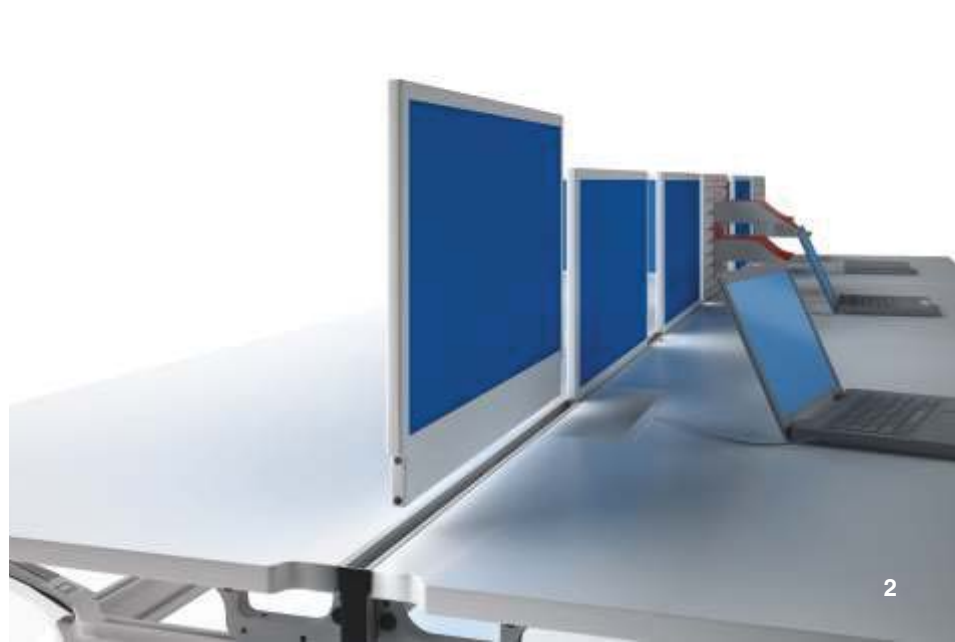

**Rigid structure**

Interconnecting beams are designed to withstand the weight of the worksurface while maintaining a streamline minimalist look.

**Power access**

Power points are easily within your reach by flipping over the power access cover.

# conference

V-shape

The free angle connector allows connection of two beams at multiple angles.

# como features

1

2

- 1 Double vertical pole allows running of wires and data cables from the floor to the table top beside providing a sturdy and stable working platform.
- 2 For seated privacy on demand, detachable panel screens define space and create boundaries for a person or team.
- 3 For less cluttered working area, COMO allows access to the power socket outlet from beneath the table top through a hatch cover.
- 4 Die cast aluminium LCD arm enables position of the monitor between two facing desks, making it easy for team work collaboration.
- 5 Turnable wire management tower cover enables easy installation of cables from ground to table top while keeping the wires hidden.
- 6 COMO combines simple forms and clear structure with design details that meet diverse user needs. The cable raceway, for example, is designed to route wires and cables to the lcd monitors without leaving them unmanaged.
- 7 The wire management box conceals the power points and allows high volume of wires to be routed from the floor to the table top.