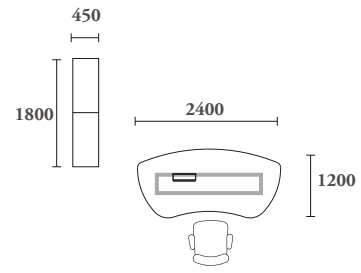

h-shape

3+3

t-shape

call centre

team

The hanging beams offer exceptional flexibility and functionality by allowing overhead cabinets and lcd monitor arms to be mounted on.

dealer desking

wing