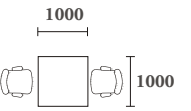

adhoc table