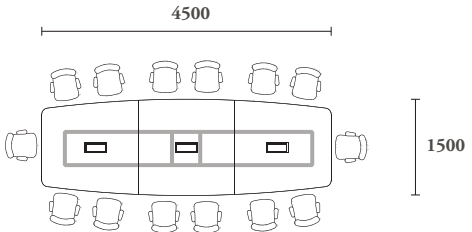

conference

vener

Como conference offers exceptional functionality and aesthetically inspired meeting ambience. The outstanding quality of the veneer wood top enhances the luxurious feel of the table and with its wire management capability, it is definitely a high performance conference table.