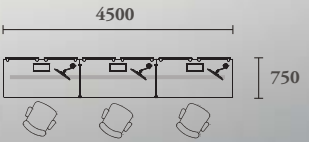

h-shape

3+3

t-shape

call centre

team

The hanging beams offer exceptional flexibility and functionality by allowing overhead cabinets and lcd monitor arms to be mounted on.

dealer desking

wing