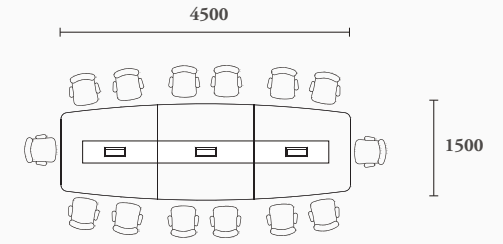

conference

glass with veneer