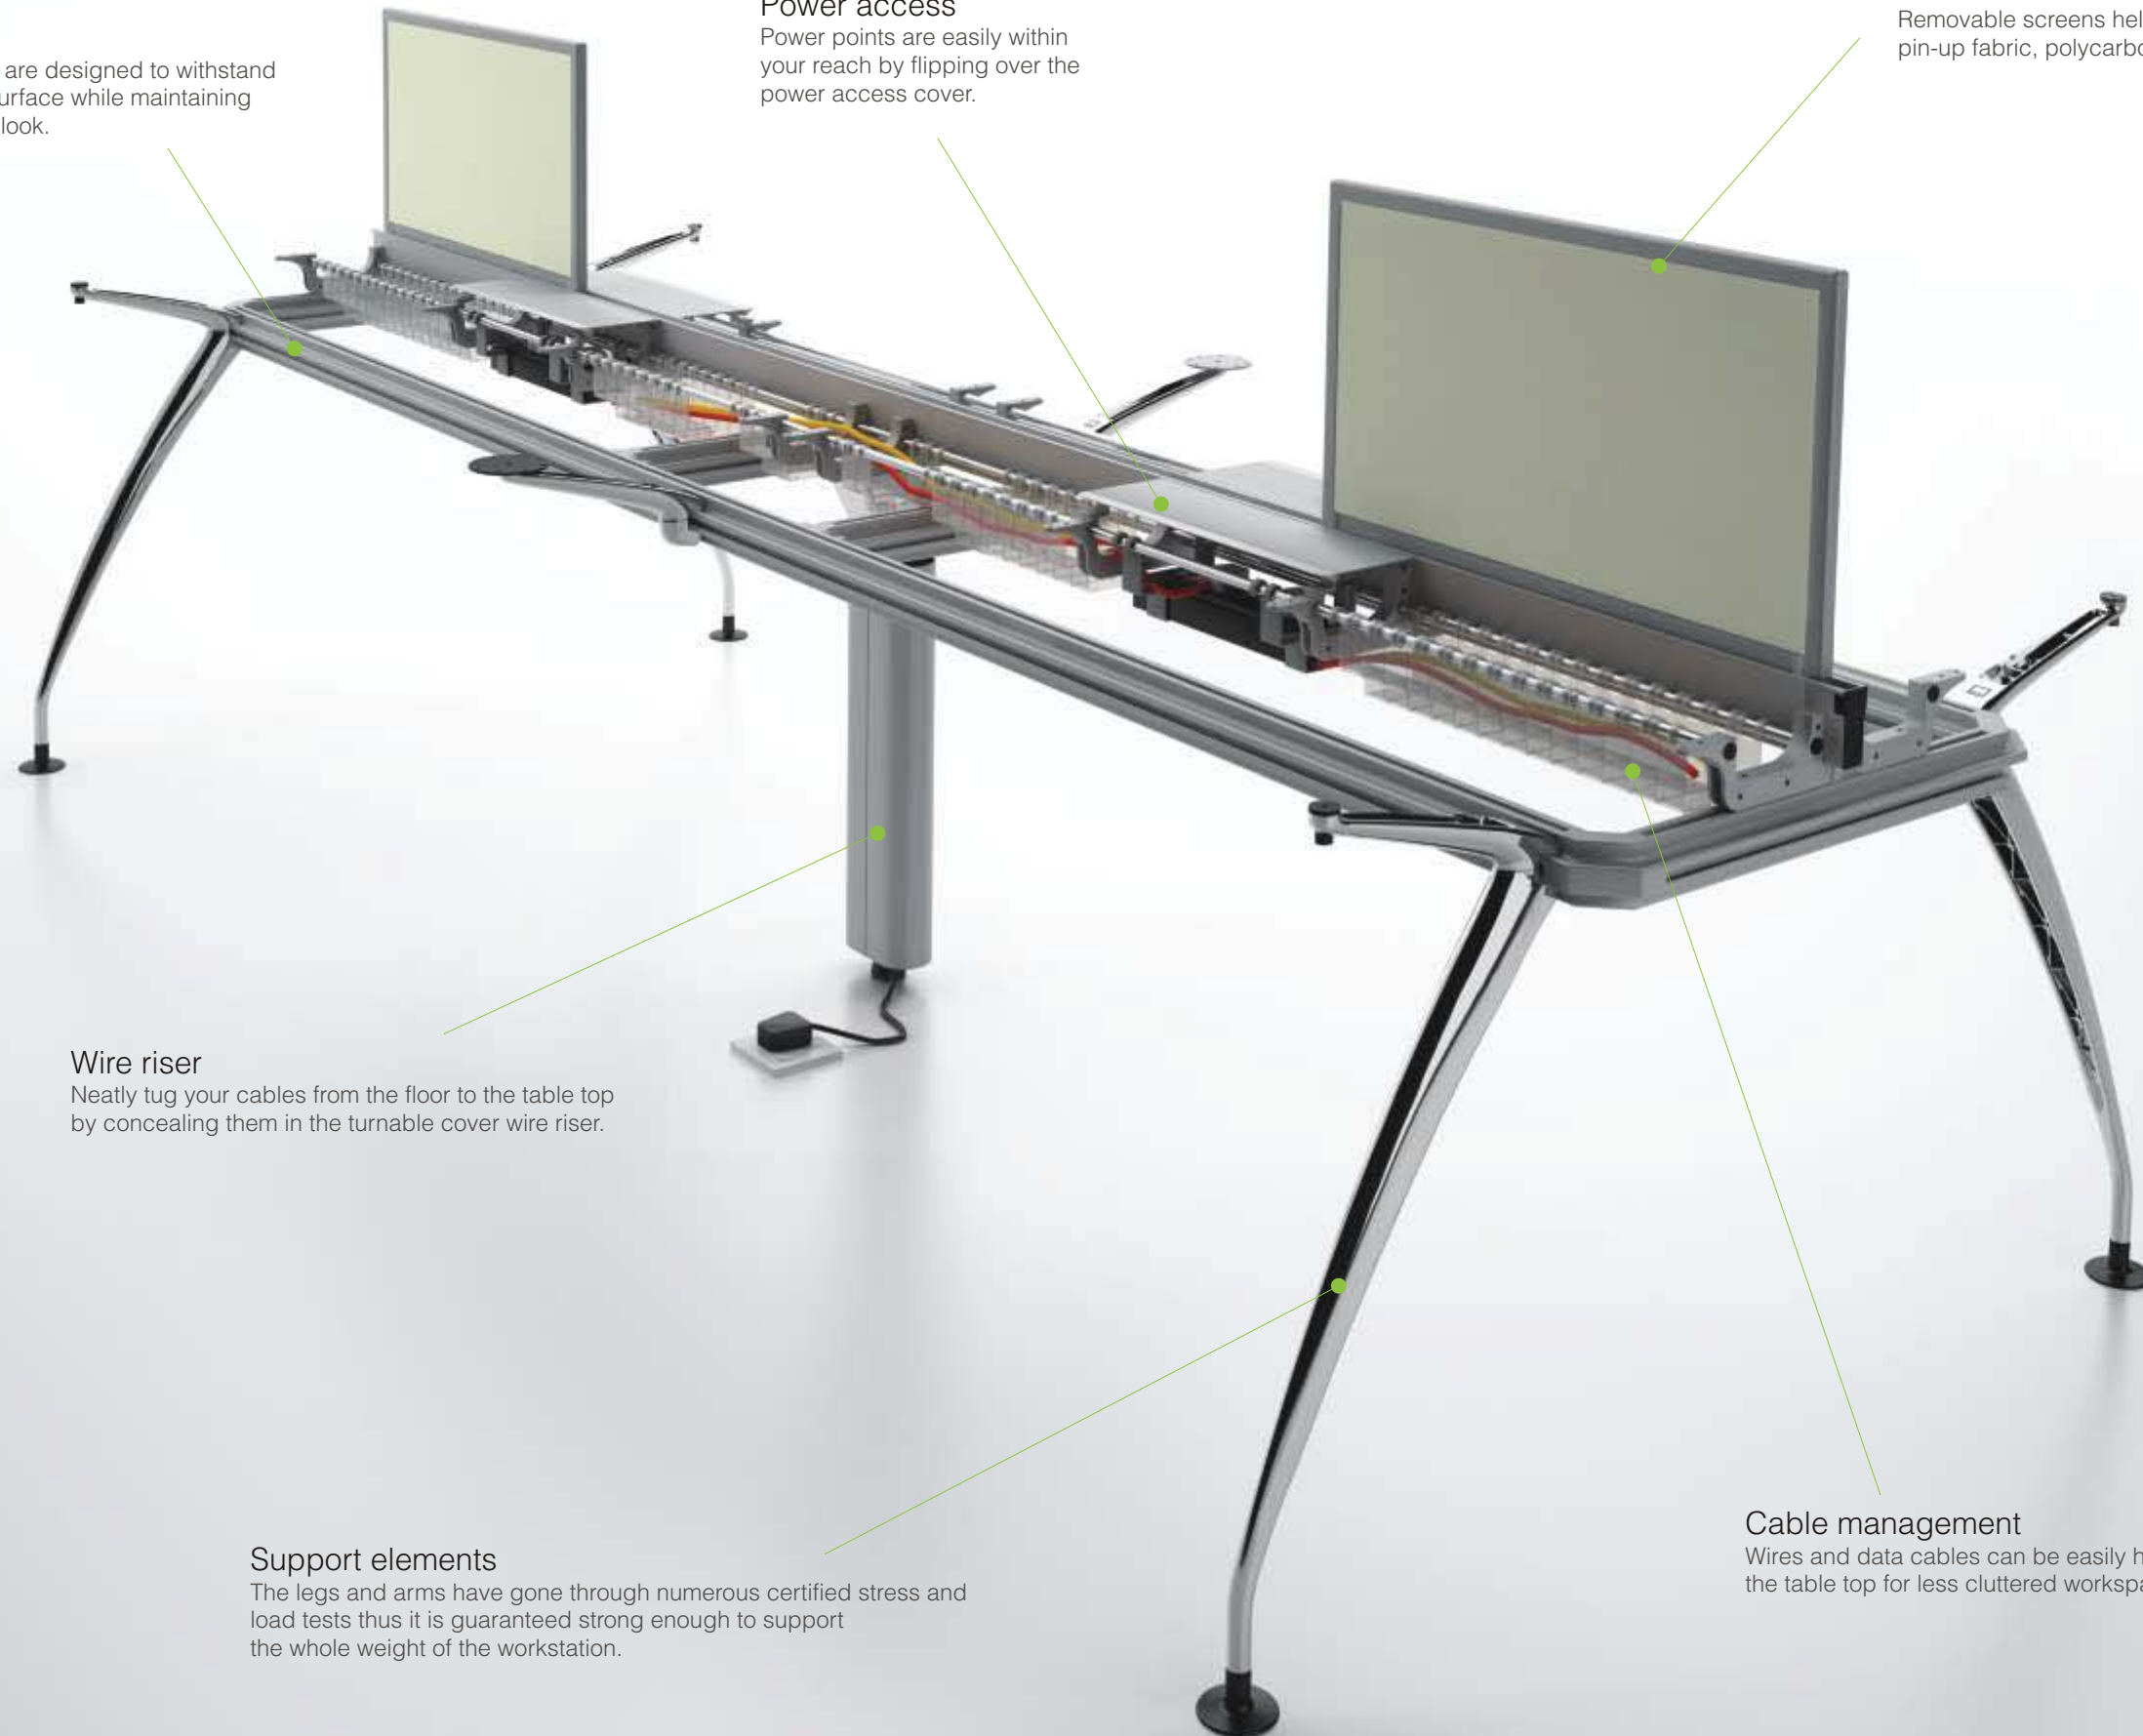

**Rigid structure**

Interconnecting beams are designed to withstand the weight of the worksurface while maintaining a streamline minimalist look.

**Power access**

Power points are easily within your reach by flipping over the power access cover.

**Screens**

Removable screens helps to promote privacy and are available in pin-up fabric, polycarbonate and even laminated glass.

**Wire riser**

Neatly tug your cables from the floor to the table top by concealing them in the turnable cover wire riser.

**Support elements**

The legs and arms have gone through numerous certified stress and load tests thus it is guaranteed strong enough to support the whole weight of the workstation.

**Cable management**

# como features

1

2

- 1 Double vertical pole allows running of wires and data cables from the floor to the table top beside providing a sturdy and stable working platform.
- 2 For seated privacy on demand, detachable panel screens define space and create boundaries for a person or team.
- 3 For less cluttered working area, COMO allows access to the power socket outlet from beneath the table top through a hatch cover.
- 4 Die cast aluminium LCD arm enables position of the monitor between two facing desks, making it easy for team work collaboration.
- 5 Turnable wire management tower cover enables easy installation of cables from ground to table top while keeping the wires hidden.
- 6 COMO combines simple forms and clear structure with design details that meet diverse user needs. The cable raceway, for example, is designed to route wires and cables to the lcd monitors without leaving them unmanaged.
- 7 The wire management box conceals the power points and allows high volume of wires to be routed from the floor to the table top.