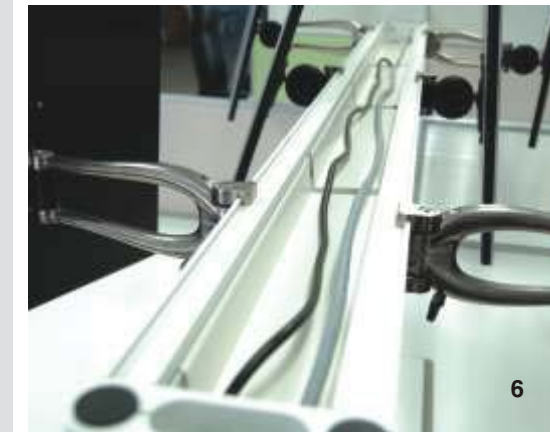

como features

1

2

1. 1 Double vertical pole allows running of wires and data cables from the floor to the table top beside providing a sturdy and stable working platform.
2. 2 For seated privacy on demand, detachable panel screens define space and create boundaries for a person or team.
3. 3 For less cluttered working area, COMO allows access to the power socket outlet from beneath the table top through a hatch cover.
4. 4 Die cast aluminium LCD arm enables position of the monitor between two facing desks, making it easy for team work collaboration.
5. 5 Turnable wire management tower cover enables easy installation of cables from ground to table top while keeping the wires hidden.
6. 6 COMO combines simple forms and clear structure with design details that meet diverse user needs. The cable raceway, for example, is designed to route wires and cables to the lcd monitors without leaving them unmanaged.
7. 7 The wire management box conceals the power points and allows high volume of wires to be routed from the floor to the table top.

3

4

5

6

7