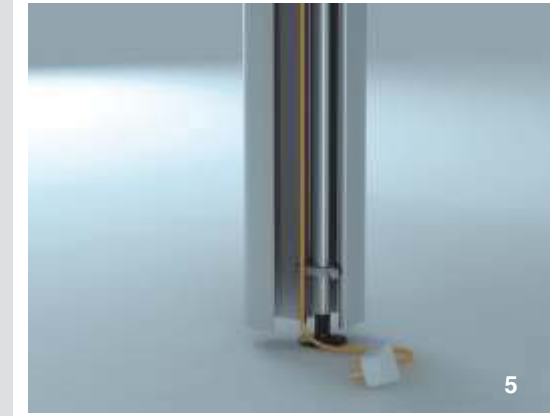

como features

1

2

1. 1 Double vertical pole allows running of wires and data cables from the floor to the table top beside providing a sturdy and stable working platform.
2. 2 For seated privacy on demand, detachable panel screens define space and create boundaries for a person or team.
3. 3 For less cluttered working area, COMO allows access to the power socket outlet from beneath the table top through a hatch cover.
4. 4 Die cast aluminium LCD arm enables position of the monitor between two facing desks, making it easy for team work collaboration.
5. 5 Turnable wire management tower cover enables easy installation of cables from ground to table top while keeping the wires hidden.
6. 6 COMO combines simple forms and clear structure with design details that meet diverse user needs. The cable raceway, for example, is designed to route wires and cables to the lcd monitors without leaving them unmanaged.
7. 7 The wire management box conceals the power points and allows high volume of wires to be routed from the floor to the table top.

3

4

5

6

7