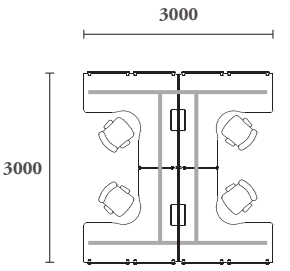

COMO desking system is a well-integrated product line that projects an image of quality and sustains a consistent aesthetic throughout the office.

linear x4

120° x3

120° x2

3+2

It is designed and built to complement today's workspace requirements, and offering space saving benefits. Available in executive, management and conference models, the assorted tabletop finish options and accessories make a crisp, clean appearance.

h-shape

3+3

t-shape

call centre

team

The hanging beams offer exceptional flexibility and functionality by allowing overhead cabinets and lcd monitor arms to be mounted on.

dealer desking

wing