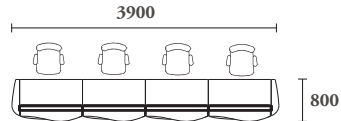

The beam configuration support multiple functionality, creating ideal settings for overhead monitor screens and support for additional shelves.

counter