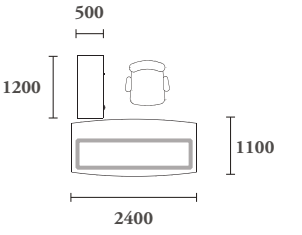

COMO desking with the combination of the high performance Soul chair blends in elegantly in a totally freestanding environment from open plans to private offices.

lobo