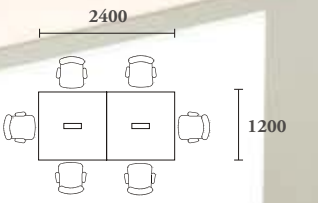

meeting

With COMO, great design and high performance can coexist. The clean-lined minimalism, and pleasing balance of form and function keeps COMO in demand for all places, from modern living to contemporary workspaces.