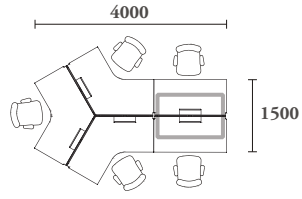

COMO desking system is a well-integrated product line that projects an image of quality and sustains a consistent aesthetic throughout the office.

linear x4

120° x3

120° x2

3+2

It is designed and built to complement today's workspace requirements, and offering space saving benefits. Available in executive, management and conference models, the assorted tabletop finish options and accessories make a crisp, clean appearance.