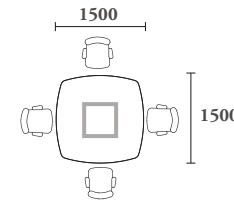

adhoc table