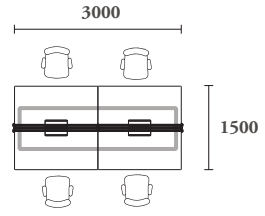

h-shape

3+3

t-shape

call centre

team

The hanging beams offer exceptional flexibility and functionality by allowing overhead cabinets and lcd monitor arms to be mounted on.

dealer desking

wing