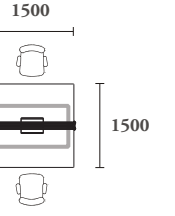

h-shape

3+3

t-shape

call centre

team

The hanging beams offer exceptional flexibility and functionality by allowing overhead cabinets and lcd monitor arms to be mounted on.

dealer desking

wing