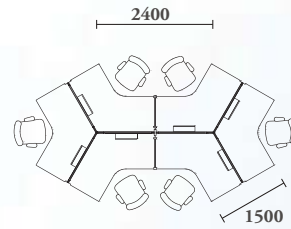

3+2

It is designed and built to complement today's workspace requirements, and offering space saving benefits. Available in executive, management and conference models, the assorted tabletop finish options and accessories make a crisp, clean appearance.

h-shape

3+3