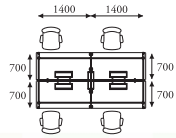

The functional and design versatility of the integrated cable management modules provides the right solution to suit any demands.

The panel holder is designed to hold the fabric panel along the center channel of the workstation.