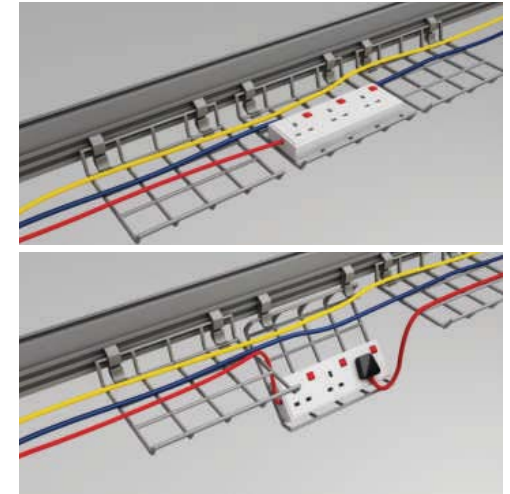

Furthermore, its intelligent wire management system will be able to clear all those messy, tangled wires for the peace of your mind. A clear mind is what makes an executive to work at its best and Artiv vicariously understand this.

Artiv.  
Basic structure.

Artiv.  
Intelligent cable management.

Artiv comprises of a cable management system which is able to provide you a hassle - free working surface. The functional and design versatility of the integrated cable management modules provides the right solution to suit any demands from you. For less cluttered working area, Artiv allows access to the power socket outlet from beneath the table top through a hatch cover. Turnable wire management tower cover enables easy installation of cables from ground to table top while keeping the wires hidden.

The result is customized solutions where technology is an integral part of the table configuration.

Wires are routed along the structure below the table tops using wire trays that are hooked to the aluminum beam. The wire trays can be released from its holder and lowered to allow easy management of data and power cables.