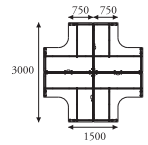

The functional and design versatility of the integrated cable management modules provides the right solution to suit any demands.