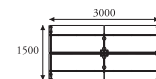

Artiv. Make it simple.

In contemporary business life, workplace solutions help organisations to increase efficiency and productivity by supporting the management of information and effective integration of human and technological communication.

ARTIV is designed to provide solutions for the everchanging and developing technologies and new workstyles. It gives you the opportunity to design office space according to new needs of organisational structures. Matching the expectations of today, ARTIV has a timeless design, thus the ability to fit any of the workshape needed in the future.