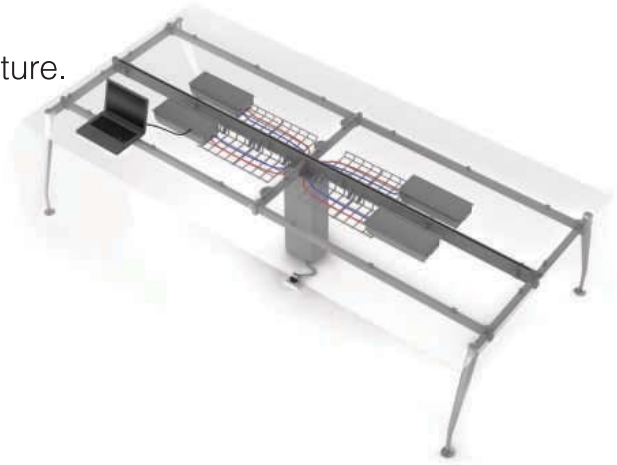

Artiv.
Basic structure.