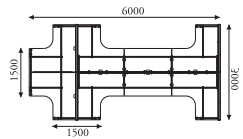

Artiv / Klug Hybrid

Artiv structure with 38 leg

Klug structure with meeting-end extension