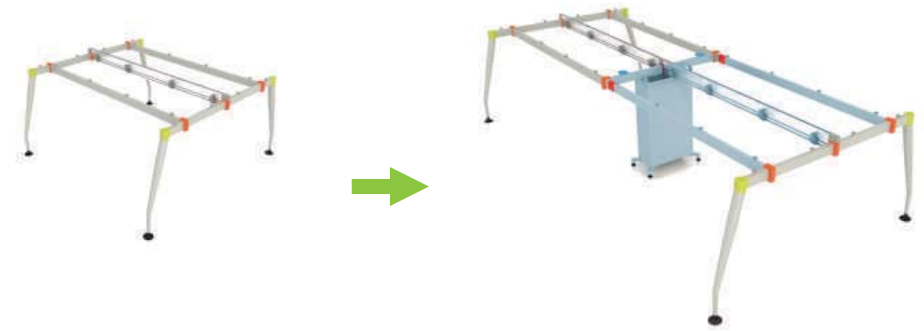

Simple Reconfiguration (2 to 4 pax)

Original components

New components