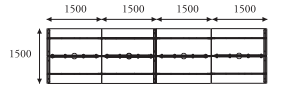

Artiv / Klug Hybrid

Artiv structure with 38 leg

Klug structure with meeting-end extension