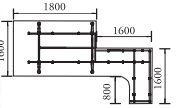

The functional and design versatility of the integrated cable management modules provides the right solution to suit any demands.

The panel holder is designed to hold the fabric panel along the center channel of the workstation.

Artiv / Klug Hybrid

Artiv structure with 38 leg

Klug structure with meeting-end extension