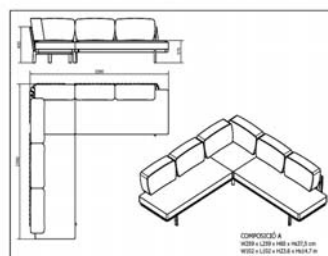

ANTHEA SET

Anthea Sofa system with lacquered aluminium structure, cushions and upholstery suitable for outdoor use, and backrest in braided trimming tape on aluminium tube. Its basic ingredients are colour, solutions for textile innovations and form. Perfect features for both indoors and outdoors.